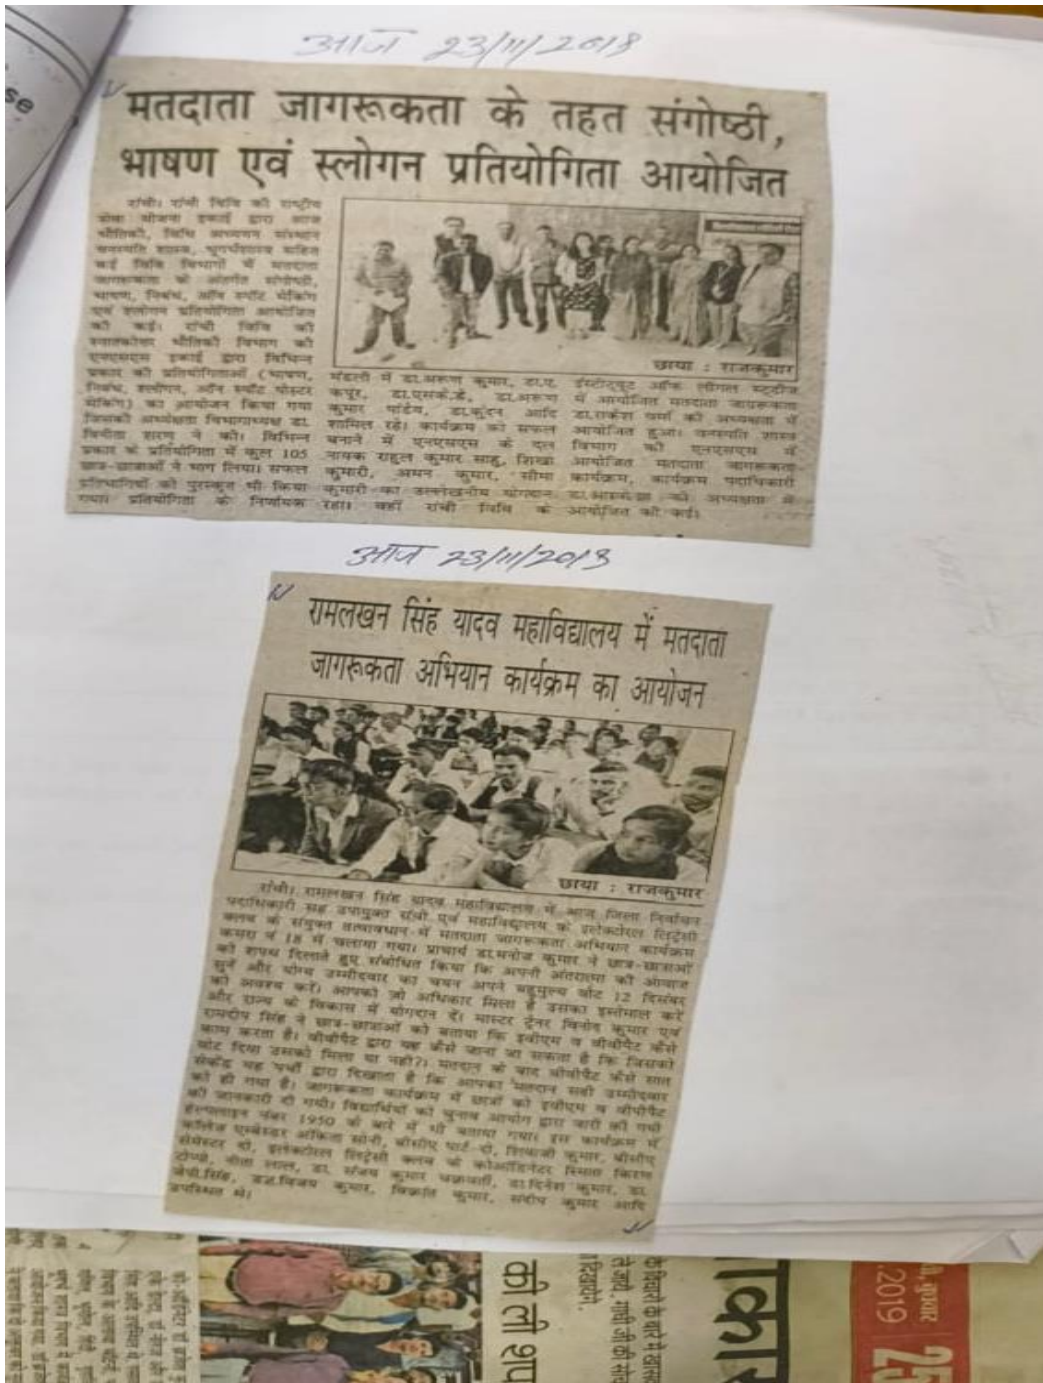

RANCHI UNIVERSITY, RANCHI

National Service Scheme (NSS)

RefNo: RU/NSS/..... /

Date:.....